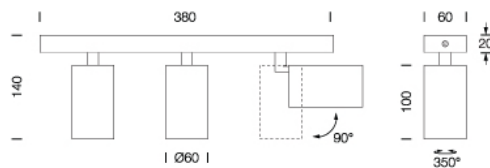

PROJECT : _____
 SALE : _____

Product

Dimension

Specification

SERIES	: XS-BASE3
ITEM CODE	: XS-BASE3-MGD
DESCRIPTION	: CEILING DOWNLIGHT
SIZE	: W380 X L60 X H140 (MM)
INSTALLATION	: SURFACE MOUNTED
DRILL SIZE	: -
WEIGHT	: 1.2 KG
MATERIAL	: POWDER COATED ALUMINUM
COLOR	: MATT GOLD
REFLECTOR	: BLACK CHROME ALUMINUM
DIFFUSER	: -
IP RATING	: 20
LIGHT SOURCES	: LED OR HALOGEN
SOCKET	: GU10 X 3
WATTS	: LED MAX 8W / HALOGEN MAX 50W
VOLT	: -
CCT	: -
CRI	: -
BEAM ANGLE	: -
LUMEN POWER	: -
LIFETIME	: -
CONTROL GEAR	: -
ACCESSORIES	: -
REMARKS	: BULB NOT INCLUDED