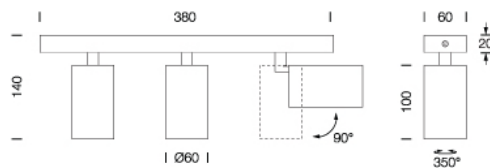

PROJECT : _____
 SALE : _____

Product

Dimension

Specification

SERIES	: XS-BASE3
ITEM CODE	: XS-BASE3-MCP
DESCRIPTION	: CEILING DOWNLIGHT
SIZE	: W380 X L60 X H140 (MM)
INSTALLATION	: SURFACE MOUNTED
DRILL SIZE	: -
WEIGHT	: 1.2 KG
MATERIAL	: POWDER COATED ALUMINUM
COLOR	: MATT COPPER
REFLECTOR	: BLACK CHROME ALUMINUM
DIFFUSER	: -
IP RATING	: 20
LIGHT SOURCES	: LED OR HALOGEN
SOCKET	: GU10 X 3
WATTS	: LED MAX 8W / HALOGEN MAX 50W
VOLT	: -
CCT	: -
CRI	: -
BEAM ANGLE	: -
LUMEN POWER	: -
LIFETIME	: -
CONTROL GEAR	: -
ACCESSORIES	: -
REMARKS	: BULB NOT INCLUDED