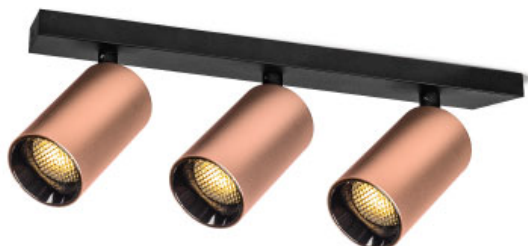

PROJECT : _____
 SALE : _____

Product

Dimension

Specification

SERIES	: XS-BASE3
ITEM CODE	: XS-BASE3-MCP
DESCRIPTION	: CEILING DOWNLIGHT
SIZE	: W380 X L60 X H140 (MM)
INSTALLATION	: SURFACE MOUNTED
DRILL SIZE	: -
WEIGHT	: 1.2 KG
MATERIAL	: POWDER COATED ALUMINUM
COLOR	: MATT COPPER
REFLECTOR	: BLACK CHROME ALUMINUM
DIFFUSER	: -
IP RATING	: 20
LIGHT SOURCES	: LED OR HALOGEN
SOCKET	: GU10 X 3
WATTS	: LED MAX 8W / HALOGEN MAX 50W
VOLT	: -
CCT	: -
CRI	: -
BEAM ANGLE	: -
LUMEN POWER	: -
LIFETIME	: -
CONTROL GEAR	: -
ACCESSORIES	: -
REMARKS	: BULB NOT INCLUDED