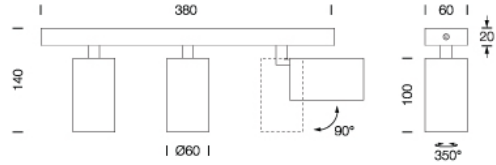

PRODUCT : _____
 SALE : _____

Product Dimension

Specification

- SERIES : XS-BASE3
- ITEM CODE : XS-BASE3-BK
- DESCRIPTION : CEILING DOWNLIGHT
- SIZE : W380 X L60 X H140 (MM)

- INSTALLATION : SURFACE MOUNTED
- DRILL SIZE : -
- WEIGHT : 1.2 KG
- MATERIAL : POWDER COATED ALUMINUM
- COLOR : MATT BLACK
- REFLECTOR : BLACK CHROME ALUMINUM
- DIFFUSER : -
- IP RATING : 20

- LIGHT SOURCES : LED OR HALOGEN
- SOCKET : GU10 X 3
- WATTS : LED MAX 8W / HALOGEN MAX 50W
- VOLT : -
- CCT : -
- CRI : -
- BEAM ANGLE : -
- LUMEN POWER : -
- LIFETIME : -

- CONTROL GEAR : -
- ACCESSORIES : -
- REMARKS : BULB NOT INCLUDED