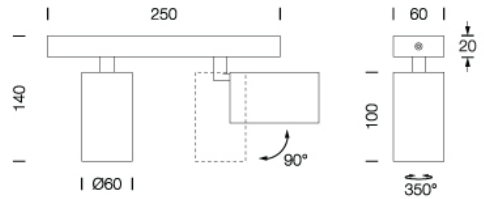

PROJECT : _____

SALE : _____

Product

Dimension

Specification

SERIES	: XS-BASE2
ITEM CODE	: XS-BASE2-WW
DESCRIPTION	: CEILING DOWNLIGHT
SIZE	: W250 X L60 X H140 (MM)
INSTALLATION	: SURFACE MOUNTED
DRILL SIZE	: -
WEIGHT	: 0.8 KG
MATERIAL	: POWDER COATED ALUMINUM
COLOR	: MATT WHITE
REFLECTOR	: -
DIFFUSER	: -
IP RATING	: 20
LIGHT SOURCES	: LED OR HALOGEN
SOCKET	: GU10 X 2
WATTS	: LED MAX 8W / HALOGEN MAX 50W
VOLT	: -
CCT	: -
CRI	: -
BEAM ANGLE	: -
LUMEN POWER	: -
LIFETIME	: -
CONTROL GEAR	: -
ACCESSORIES	: -
REMARKS	: BULB NOT INCLUDED