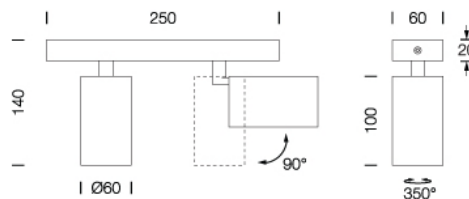

PROJECT : _____

SALE : _____

Product

Dimension

Specification

SERIES	: XS-BASE2
ITEM CODE	: XS-BASE2-WBK
DESCRIPTION	: CEILING DOWNLIGHT
SIZE	: W250 X L60 X H140 (MM)
INSTALLATION	: SURFACE MOUNTED
DRILL SIZE	: -
WEIGHT	: 0.8 KG
MATERIAL	: POWDER COATED ALUMINUM
COLOR	: MATT WHITE , BLACK CHROME
REFLECTOR	: BLACK CHROME ALUMINUM
DIFFUSER	: -
IP RATING	: 20
LIGHT SOURCES	: LED OR HALOGEN
SOCKET	: GU10 X 2
WATTS	: LED MAX 8W / HALOGEN MAX 50W
VOLT	: -
CCT	: -
CRI	: -
BEAM ANGLE	: -
LUMEN POWER	: -
LIFETIME	: -
CONTROL GEAR	: -
ACCESSORIES	: -
REMARKS	: BULB NOT INCLUDED