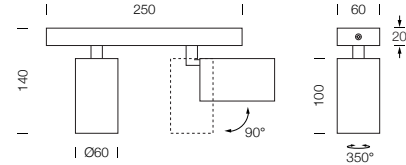

PROJECT : _____
SALE : _____

Lampitude

Product

Dimension

Specification

SERIES	: XS-BASE2
ITEM CODE	: XS-BASE2-SGY
DESCRIPTION	: CEILING DOWNLIGHT
SIZE	: W250 X L60 X H140 (MM)
INSTALLATION	: SURFACE MOUNTED
DRILL SIZE	: -
WEIGHT	: 0.8 KG
MATERIAL	: POWDER COATED ALUMINIUM
COLOR	: SPACE GREY
REFLECTOR	: BLACK CHROME ALUMINIUM
DIFFUSER	: -
IP RATING	: 20
LIGHT SOURCES	: GU10 X 2
WATTS	: MAX 50W
INPUT VOLTAGE	: AC 220-240V 50/60 Hz
OUTPUT VOLTAGE	: -
CCT	: -
CRI	: -
BEAM ANGLE	: -
LUMEN POWER	: -
AMBIENT TEMP	: -
LIFETIME	: -
CONTROL GEAR	: -
ACCESSORIES	: -
REMARKS	: BULB NOT INCLUDED