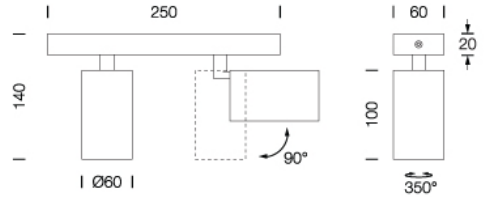

PROJECT : _____

SALE : _____

Product

Dimension

Specification

| | |
|---------------|--------------------------------|
| SERIES | : XS-BASE2 |
| ITEM CODE | : XS-BASE2-MGD |
| DESCRIPTION | : CEILING DOWNLIGHT |
| SIZE | : W250 X L60 X H140 (MM) |
| INSTALLATION | : SURFACE MOUNTED |
| DRILL SIZE | : - |
| WEIGHT | : 0.8 KG |
| MATERIAL | : POWDER COATED ALUMINUM |
| COLOR | : MATT GOLD |
| REFLECTOR | : BLACK CHROME ALUMINUM |
| DIFFUSER | : - |
| IP RATING | : 20 |
| LIGHT SOURCES | : LED OR HALOGEN |
| SOCKET | : GU10 X 2 |
| WATTS | : LED MAX 8W / HALOGEN MAX 50W |
| VOLT | : - |
| CCT | : - |
| CRI | : - |
| BEAM ANGLE | : - |
| LUMEN POWER | : - |
| LIFETIME | : - |
| CONTROL GEAR | : - |
| ACCESSORIES | : - |
| REMARKS | : BULB NOT INCLUDED |