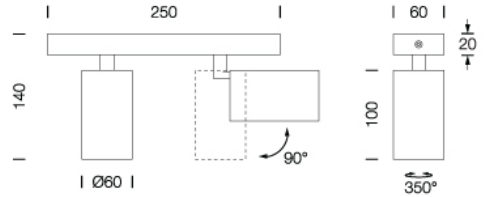

PROJECT : \_\_\_\_\_  
 SALE : \_\_\_\_\_

Product Dimension

Specification

- SERIES : XS-BASE2
- ITEM CODE : XS-BASE2-MCP
- DESCRIPTION : CEILING DOWNLIGHT
- SIZE : W250 X L60 X H140 (MM)
  
- INSTALLATION : SURFACE MOUNTED
- DRILL SIZE : -
- WEIGHT : 0.8 KG
- MATERIAL : POWDER COATED ALUMINUM
- COLOR : MATT COPPER
- REFLECTOR : BLACK CHROME ALUMINUM
- DIFFUSER : -
- IP RATING : 20
  
- LIGHT SOURCES : LED OR HALOGEN
- SOCKET : GU10 X 2
- WATTS : LED MAX 8W / HALOGEN MAX 50W
- VOLT : -
- CCT : -
- CRI : -
- BEAM ANGLE : -
- LUMEN POWER : -
- LIFETIME : -
  
- CONTROL GEAR : -
- ACCESSORIES : -
- REMARKS : BULB NOT INCLUDED