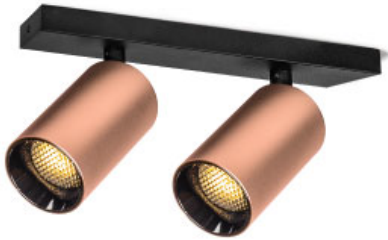

PROJECT : \_\_\_\_\_  
 SALE : \_\_\_\_\_

Product Dimension

Specification

- SERIES : XS-BASE2
- ITEM CODE : XS-BASE2-MCP
- DESCRIPTION : CEILING DOWNLIGHT
- SIZE : W250 X L60 X H140 (MM)
  
- INSTALLATION : SURFACE MOUNTED
- DRILL SIZE : -
- WEIGHT : 0.8 KG
- MATERIAL : POWDER COATED ALUMINUM
- COLOR : MATT COPPER
- REFLECTOR : BLACK CHROME ALUMINUM
- DIFFUSER : -
- IP RATING : 20
  
- LIGHT SOURCES : LED OR HALOGEN
- SOCKET : GU10 X 2
- WATTS : LED MAX 8W / HALOGEN MAX 50W
- VOLT : -
- CCT : -
- CRI : -
- BEAM ANGLE : -
- LUMEN POWER : -
- LIFETIME : -
  
- CONTROL GEAR : -
- ACCESSORIES : -
- REMARKS : BULB NOT INCLUDED