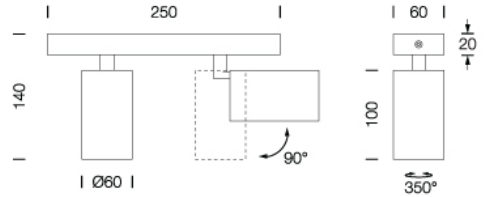

PROJECT : _____
 SALE : _____

Product Dimension

Specification

- SERIES : XS-BASE2
- ITEM CODE : XS-BASE2-BK
- DESCRIPTION : CEILING DOWNLIGHT
- SIZE : W250 X L60 X H140 (MM)

- INSTALLATION : SURFACE MOUNTED
- DRILL SIZE : -
- WEIGHT : 0.8 KG
- MATERIAL : POWDER COATED ALUMINUM
- COLOR : MATT BLACK
- REFLECTOR : BLACK CHROME ALUMINUM
- DIFFUSER : -
- IP RATING : 20

- LIGHT SOURCES : LED OR HALOGEN
- SOCKET : GU10 X 2
- WATTS : LED MAX 8W / HALOGEN MAX 50W
- VOLT : -
- CCT : -
- CRI : -
- BEAM ANGLE : -
- LUMEN POWER : -
- LIFETIME : -

- CONTROL GEAR : -
- ACCESSORIES : -
- REMARKS : BULB NOT INCLUDED