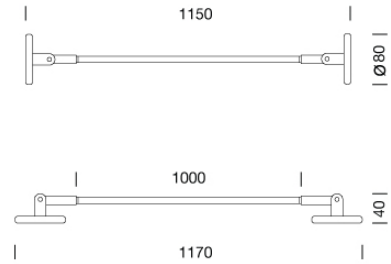

PROJECT : _____
 SALE : _____

Product

Dimension

Specification

SERIES	: XOS
ITEM CODE	: XOS-S-BK
DESCRIPTION	: WALL LAMP
SIZE	: Ø14 X H1000 (MM)
INSTALLATION	: SURFACE MOUNTED
DRILL SIZE	: -
WEIGHT	: 0.4 KG
MATERIAL	: POWDER COATED ALUMINUM
COLOR	: BLACK
REFLECTOR	: -
DIFFUSER	: ACRYLIC
IP RATING	: 20
LIGHT SOURCES	: EDS LED BUILT-IN
SOCKET	: -
WATTS	: 16W
VOLT	: -
CCT	: 3000K
CRI	: -
BEAM ANGLE	: -
LUMEN POWER	: -
LIFETIME	: -
CONTROL GEAR	: LED DRIVER INCLUDED (EXTERNAL DRIVER) , NON DIM
ACCESSORIES	: -
REMARKS	: -