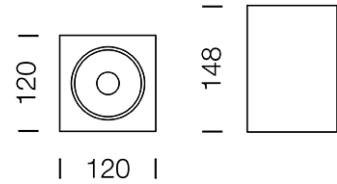

PROJECT : _____

SALE : _____

Lamptitude[®]
TURN ON YOUR ATTITUDE

Product

Dimension

Specification

ITEM CODE	:	XN-BOX-WW
SERIES	:	XN-BOX
BRAND	:	LAMPTITUDE
LAMP TYPE	:	COMPACT FLUORESCENT OR LED
LAMP BASE	:	1*E27 MAX 60W
DESCRIPTION	:	CEILING DOWNLIGHT
INSTALLATION	:	SURFACE MOUNTED BASE
MATERIAL	:	POWDER COATED DIE-CAST ALUMINIUM
COLOR	:	WHITE
CONTROL GEAR	:	N/A
REFLECTOR	:	SANDBLAST ALUMINIUM