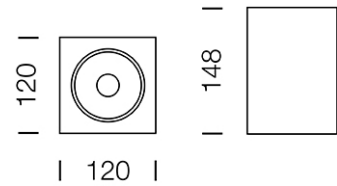

PROJECT : _____

SALE : _____

Lampitude®
TURN ON YOUR ATTITUDE

Product

Dimension

Specification

ITEM CODE	:	XN-BOX-BK
SERIES	:	XN-BOX
BRAND	:	LAMPTITUDE
LAMP TYPE	:	COMPACT FLUORESCENT OR LED
LAMP BASE	:	1*E27 MAX 60W
DESCRIPTION	:	CEILING DOWNLIGHT
INSTALLATION	:	SURFACE MOUNTED BASE
MATERIAL	:	POWDER COATED DIE-CAST ALUMINIUM
COLOR	:	BLACK
CONTROL GEAR	:	N/A
REFLECTOR	:	SANDBLAST ALUMINIUM