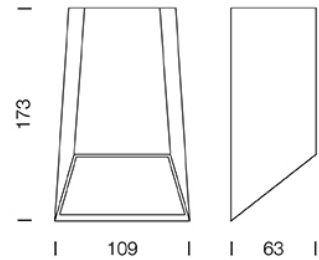

PROJECT : _____

SALE : _____

Lampitude®
TURN ON YOUR ATTITUDE

Product

Dimension

Specification

ITEM CODE	:	XION-WS-GY
SERIES	:	XION
BRAND	:	LAMPTITUDE
LAMP TYPE	:	LED
LAMP BASE	:	LED 2*3W 3000K
DESCRIPTION	:	LED WALL LAMP
INSTALLATION	:	SURFACE MOUNTED
MATERIAL	:	POWDER COATED DIE-CAST ALUMINIUM, CLEAR GLASS COVER
IP RATING	:	IP55
COLOR	:	GRAY
CONTROL GEAR	:	LED DRIVER INCLUDED
REFLECTOR	:	N/A