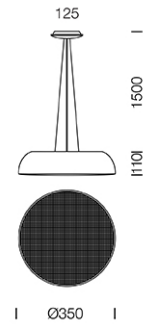

PROJECT : _____

SALE : _____

Lampitude®
TURN ON YOUR ATTITUDE

Product

Dimension

Specification

ITEM CODE	:	XINX-PS
SERIES	:	XINX
BRAND	:	LAMPTITUDE
LAMP TYPE	:	LED
LAMP BASE	:	LED 25W LUMILEDS 3000K
DESCRIPTION	:	PENDANT LAMP
INSTALLATION	:	SURFACE MOUNTED BASE
MATERIAL	:	POWDER COATED ALUMINUM, PMMA PRISMATIC DIFFUSER
COLOR	:	BLACK
CONTROL GEAR	:	LED DRIVER INCLUDED
REFLECTOR	:	N/A