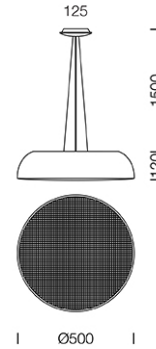

PROJECT : _____

SALE : _____

Lampitude®
TURN ON YOUR ATTITUDE

Product

Dimension

Specification

ITEM CODE	:	XINX-PM
SERIES	:	XINX
BRAND	:	LAMPTITUDE
LAMP TYPE	:	LED
LAMP BASE	:	LED 35W LUMILEDS 3000K
DESCRIPTION	:	PENDANT LAMP
INSTALLATION	:	SURFACE MOUNTED BASE
MATERIAL	:	POWDER COATED ALUMINUM, PMMA PRISMATIC DIFFUSER
COLOR	:	BLACK
CONTROL GEAR	:	LED DRIVER INCLUDED
REFLECTOR	:	N/A