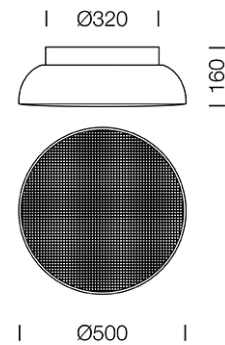

PROJECT : _____

SALE : _____

Lampitude®
TURN ON YOUR ATTITUDE

Product

Dimension

Specification

ITEM CODE	:	XINX-CM
SERIES	:	XINX
BRAND	:	LAMPTITUDE
LAMP TYPE	:	LED
LAMP BASE	:	LED 35W LUMILEDS 3000K
DESCRIPTION	:	CEILING LAMP
INSTALLATION	:	SURFACE MOUNTED BASE
MATERIAL	:	POWDER COATED ALUMINUM, PMMA PRISMATIC DIFFUSER
COLOR	:	BLACK
CONTROL GEAR	:	LED DRIVER INCLUDED
REFLECTOR	:	N/A