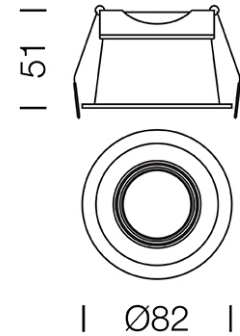

PROJECT : _____

SALE : _____

Lamptitude®
TURN ON YOUR ATTITUDE

Product

Dimension

Specification

ITEM CODE	:	XAL-GU10-BK
SERIES	:	XAL-GU10
BRAND	:	LAMPTITUDE
LAMP TYPE	:	LED
LAMP BASE	:	1*GU10
DESCRIPTION	:	DOWNLIGHT
INSTALLATION	:	RECESSED DOWNLIGHT
MATERIAL	:	POWDER COATED ALUMINIUM, THERMOPLASTIC
COLOR	:	BLACK
CONTROL GEAR	:	N/A
REFLECTOR	:	N/A