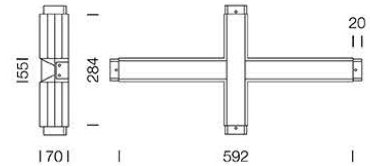

## Dimension

## Specification

<b>SERIES</b>	: X-LINK
<b>ITEM CODE</b>	: X-LINK-6500K-BK
<b>DESCRIPTION</b>	: LINEAR SURFACE MOUNTED LAMP
<b>SIZE</b>	: W592 X L284 X H70 (MM)
<b>INSTALLATION</b>	: SURFACE MOUNTED
<b>DRILL SIZE</b>	: -
<b>WEIGHT</b>	: 2.2 KG
<b>MATERIAL</b>	: EXTRUDED ALUMINIUM, ACRYLIC DIFFUSER
<b>COLOR</b>	: BLACK
<b>REFLECTOR</b>	: POLISHED
<b>DIFFUSER</b>	: OPAL ACRYLIC
<b>IP RATING</b>	: 20
<b>LIGHT SOURCES</b>	: LED BUILT-IN
<b>SOCKET</b>	: -
<b>WATTS</b>	: 3 X 10W
<b>VOLTAGE</b>	: 220-240V 50/60Hz
<b>CCT</b>	: 6500K
<b>CRI</b>	: >90
<b>BEAM ANGLE</b>	: N/A
<b>LUMEN POWER</b>	: 3305LM
<b>LIFETIME</b>	: 35,000 Hr
<b>CONTROL GEAR</b>	: LED DRIVER INCLUDED
<b>ACCESSORIES</b>	: -
<b>REMARKS</b>	: -