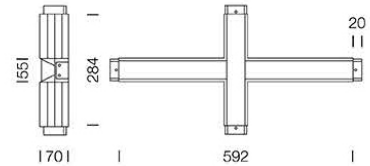

PROJECT : _____
SALE : _____

Lampitude

Product

Dimension

Specification

SERIES	: X-LINK
ITEM CODE	: X-LINK-4000K-WH-LO
DESCRIPTION	: LINEAR SURFACE MOUNTED LAMP
SIZE	: W592 X L284 X H70 (MM)
INSTALLATION	: SURFACE MOUNTED
DRILL SIZE	: -
WEIGHT	: 2.2 KG
MATERIAL	: EXTRUDED ALUMINIUM, ACRYLIC DIFFUSER
COLOR	: WHITE
REFLECTOR	: POLISHED
DIFFUSER	: OPAL ACRYLIC
IP RATING	: 20
LIGHT SOURCES	: LED BUILT-IN
SOCKET	: -
WATTS	: 3 X 3W
VOLTAGE	: 220-240V 50/60Hz
CCT	: 4000K
CRI	: >90
BEAM ANGLE	: N/A
LUMEN POWER	: 1240LM
LIFETIME	: 35,000 Hr
CONTROL GEAR	: LED DRIVER INCLUDED
ACCESSORIES	: -
REMARKS	: -