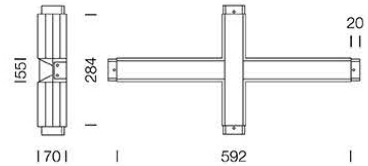

PROJECT : _____
SALE : _____

Lampitude

Product

Dimension

Specification

SERIES	: X-LINK
ITEM CODE	: X-LINK-4000K-BK-LO
DESCRIPTION	: LINEAR SURFACE MOUNTED LAMP
SIZE	: W592 X L284 X H70 (MM)
INSTALLATION	: SURFACE MOUNTED
DRILL SIZE	: -
WEIGHT	: 2.2 KG
MATERIAL	: EXTRUDED ALUMINIUM, ACRYLIC DIFFUSER
COLOR	: BLACK
REFLECTOR	: POLISHED
DIFFUSER	: OPAL ACRYLIC
IP RATING	: 20
LIGHT SOURCES	: LED BUILT-IN
SOCKET	: -
WATTS	: 3 X 3W
VOLTAGE	: 220-240V 50/60Hz
CCT	: 4000K
CRI	: >90
BEAM ANGLE	: N/A
LUMEN POWER	: 1240LM
LIFETIME	: 35,000 Hr
CONTROL GEAR	: LED DRIVER INCLUDED
ACCESSORIES	: -
REMARKS	: -