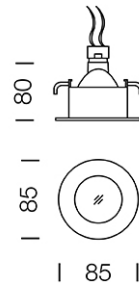

PROJECT : _____

SALE : _____

Lamptitude®
TURN ON YOUR ATTITUDE

Product

Dimension

Specification

ITEM CODE	:	X-BOX-1H-WW+GU10
SERIES	:	X-BOX
BRAND	:	LAMPTITUDE
LAMP TYPE	:	HALOGEN OR LED
LAMP BASE	:	1*GU10 MAX 50W
DESCRIPTION	:	DOWNLIGHT
INSTALLATION	:	RECESSED DOWNLIGHT
MATERIAL	:	POWDER COATED ALUMINIUM, GLASS
COLOR	:	WHITE
CONTROL GEAR	:	N/A
REFLECTOR	:	N/A