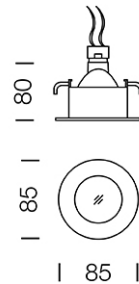

## Dimension

## Specification

|              |   |                                |
|--------------|---|--------------------------------|
| ITEM CODE    | : | X-BOX-1H-WW                    |
| SERIES       | : | X-BOX                          |
| BRAND        | : | LAMPTITUDE                     |
| LAMP TYPE    | : | HALOGEN OR LED                 |
| LAMP BASE    | : | 1*MR16 MAX 50W                 |
| DESCRIPTION  | : | DOWNLIGHT                      |
| INSTALLATION | : | RECESSED DOWNLIGHT             |
| MATERIAL     | : | POWDER COATED ALUMINIUM, GLASS |
| COLOR        | : | WHITE                          |
| CONTROL GEAR | : | REMOTE TRANSFORMER             |
| REFLECTOR    | : | N/A                            |