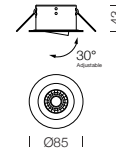

PROJECT : _____
SALE : _____

Lampitude

Product

Dimension

Specification

SERIES	: X-BOX-1H/G-ADJ-IP65
ITEM CODE	: X-BOX-1H/G-ADJ-IP65-WW-GU10
DESCRIPTION	: DOWNLIGHT
SIZE	: Ø85 X H43 (MM)
INSTALLATION	: RECESSED MOUNTED
DRILL SIZE	: Ø75 MM
WEIGHT	: 0.2 KG
MATERIAL	: ALUMINIUM
COLOR	: WHITE
REFLECTOR	: -
DIFFUSER	: CLEAR GLASS
IP RATING	: 65
LIGHT SOURCES	: 1 X GU10
WATTS	: MAX 50W
INPUT VOLTAGE	: AC 220-240V 50/60 Hz
OUTPUT VOLTAGE	: -
CCT	: -
CRI	: -
BEAM ANGLE	: -
LUMEN POWER	: -
AMBIENT TEMP	: -
LIFETIME	: -
CONTROL GEAR	: -
ACCESSORIES	: -
REMARKS	: BULB NOT INCLUDED