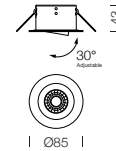

PROJECT : _____
SALE : _____

Lampitude

Product

Dimension

Specification

SERIES	: X-BOX-1H/G-ADJ-IP65
ITEM CODE	: X-BOX-1H/G-ADJ-IP65-BK-GU10
DESCRIPTION	: DOWNLIGHT
SIZE	: Ø85 X H43 (MM)
INSTALLATION	: RECESSED MOUNTED
DRILL SIZE	: Ø75 MM
WEIGHT	: 0.2 KG
MATERIAL	: ALUMINIUM
COLOR	: BLACK
REFLECTOR	: -
DIFFUSER	: CLEAR GLASS
IP RATING	: 65
LIGHT SOURCES	: 1 X GU10
WATTS	: MAX 50W
INPUT VOLTAGE	: AC 220-240V 50/60 Hz
OUTPUT VOLTAGE	: -
CCT	: -
CRI	: -
BEAM ANGLE	: -
LUMEN POWER	: -
AMBIENT TEMP	: -
LIFETIME	: -
CONTROL GEAR	: -
ACCESSORIES	: -
REMARKS	: BULB NOT INCLUDED