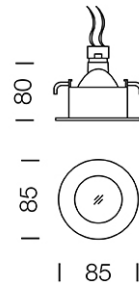

## Dimension

## Specification

|              |   |                                |
|--------------|---|--------------------------------|
| ITEM CODE    | : | X-BOX-1H-BK+GU10               |
| SERIES       | : | X-BOX                          |
| BRAND        | : | LAMPTITUDE                     |
| LAMP TYPE    | : | HALOGEN OR LED                 |
| LAMP BASE    | : | 1*GU10 MAX 50W                 |
| DESCRIPTION  | : | DOWNLIGHT                      |
| INSTALLATION | : | RECESSED DOWNLIGHT             |
| MATERIAL     | : | POWDER COATED ALUMINIUM, GLASS |
| COLOR        | : | BLACK                          |
| CONTROL GEAR | : | N/A                            |
| REFLECTOR    | : | N/A                            |