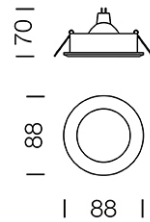

PROJECT : _____

SALE : _____

Lampitude®
TURN ON YOUR ATTITUDE

Product

Dimension

Specification

ITEM CODE	:	X-BOX-1E
SERIES	:	X-BOX
BRAND	:	LAMPITUDE
LAMP TYPE	:	HALOGEN OR LED
LAMP BASE	:	1*MR16 MAX 50W
DESCRIPTION	:	DOWNLIGHT
INSTALLATION	:	RECESSED DOWNLIGHT
MATERIAL	:	POWDER COATED SOLID ALUMINIUM, GLASS
COLOR	:	ALUMINIUM
CONTROL GEAR	:	REMOTE TRANSFORMER
REFLECTOR	:	N/A