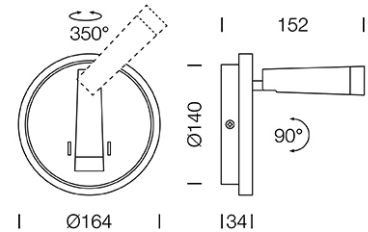

PROJECT : _____

SALE : _____

Lampitude®
TURN ON YOUR ATTITUDE

Product

Dimension

Specification

ITEM CODE	:	WOW-W
SERIES	:	WOW
BRAND	:	LAMPTITUDE
LAMP TYPE	:	LED
LAMP BASE	:	LED 12W SMD2835, LUMILEDS 3000K
DESCRIPTION	:	WALL LAMP
INSTALLATION	:	SURFACE MOUNTED WALL
MATERIAL	:	POWDER COATED ALUMINUM, VENEER
COLOR	:	WHITE
CONTROL GEAR	:	LED DRIVER INCLUDED
REFLECTOR	:	N/A