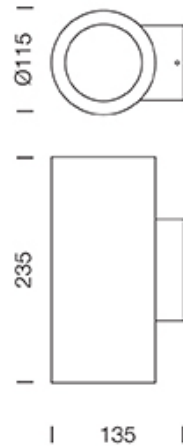

PROJECT : _____

SALE : _____

Lampitude®
TURN ON YOUR ATTITUDE

Product

Dimension

Specification

ITEM CODE	:	WODD-W2
SERIES	:	WODD
BRAND	:	LAMPTITUDE
LAMP TYPE	:	HALOGEN OR LED
LAMP BASE	:	2*GU10 MAX 50W
DESCRIPTION	:	WALL LAMP
INSTALLATION	:	SURFACE MOUNTED WALL
MATERIAL	:	WOOD
COLOR	:	PINE WOOD
CONTROL GEAR	:	N/A
REFLECTOR	:	N/A

PROJECT : _____

SALE : _____

Lampitude®
TURN ON YOUR ATTITUDE

Product

Dimension

Specification

ITEM CODE	:	HODD-W2
SERIES	:	WODD
BRAND	:	LAMPTITUDE
LAMP TYPE	:	HALOGEN OR LED
LAMP BASE	:	2*GU10 MAX 50W
DESCRIPTION	:	WALL LAMP
INSTALLATION	:	SURFACE MOUNTED WALL
MATERIAL	:	WOOD
COLOR	:	OAK WOOD
CONTROL GEAR	:	N/A
REFLECTOR	:	N/A