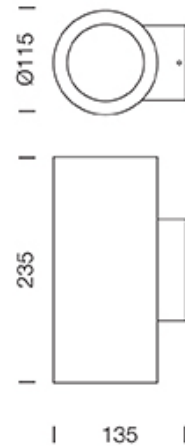

PROJECT : _____

SALE : _____

Lampitude®
TURN ON YOUR ATTITUDE

Product

Dimension

Specification

ITEM CODE	:	WODD-W2
SERIES	:	WODD
BRAND	:	LAMPTITUDE
LAMP TYPE	:	HALOGEN OR LED
LAMP BASE	:	2*GU10 MAX 50W
DESCRIPTION	:	WALL LAMP
INSTALLATION	:	SURFACE MOUNTED WALL
MATERIAL	:	WOOD
COLOR	:	PINE WOOD
CONTROL GEAR	:	N/A
REFLECTOR	:	N/A

PROJECT : _____

SALE : _____

Lampitude®
TURN ON YOUR ATTITUDE

Product

Dimension

Specification

ITEM CODE	:	HODD-W2
SERIES	:	WODD
BRAND	:	LAMPTITUDE
LAMP TYPE	:	HALOGEN OR LED
LAMP BASE	:	2*GU10 MAX 50W
DESCRIPTION	:	WALL LAMP
INSTALLATION	:	SURFACE MOUNTED WALL
MATERIAL	:	WOOD
COLOR	:	OAK WOOD
CONTROL GEAR	:	N/A
REFLECTOR	:	N/A