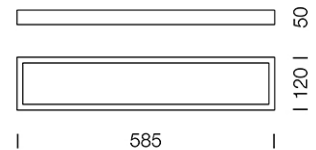

PROJECT : _____

SALE : _____

Lamptitude[®]
TURN ON YOUR ATTITUDE

Product

Dimension

Specification

ITEM CODE	:	WIA-WB-LED
SERIES	:	WIA
BRAND	:	LAMPTITUDE
LAMP TYPE	:	LED
LAMP BASE	:	LED 2*15W 3000K
DESCRIPTION	:	WALL LAMP
INSTALLATION	:	SURFACE MOUNTED BASE
MATERIAL	:	POWDER COATED ALUMINIUM, FROSTED GLASS
NET WEIGHT	:	2.6 kg
IP RATING	:	IP20
COLOR	:	WHITE
CONTROL GEAR	:	LED DRIVER INCLUDED
REFLECTOR	:	N/A