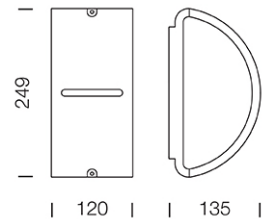

PROJECT : _____

SALE : _____

Lampitude®
TURN ON YOUR ATTITUDE

Product

Dimension

Specification

ITEM CODE	:	3304-GR
SERIES	:	WALL I
BRAND	:	LAMPTITUDE
LAMP TYPE	:	COMPACT FLUORESCENT OR LED
LAMP BASE	:	1*E27 MAX 15W
DESCRIPTION	:	OUTDOOR WALL LAMP
INSTALLATION	:	SURFACE MOUNTED WALL
MATERIAL	:	POWDER COATED DIE-CAST ALUMINIUM, OPAL POLYCARBONATE
IP RATING	:	IP44
COLOR	:	DARK GRAY
CONTROL GEAR	:	N/A
REFLECTOR	:	N/A