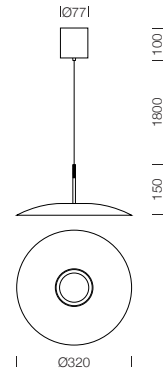

PROJECT : _____
SALE : _____

Lampitude

Product

Dimension

Specification

SERIES	: WAFFLE
ITEM CODE	: WAFFLE-PS-WH
DESCRIPTION	: SUSPENSION LAMP
SIZE	: Ø320 X H150 + 1800 (MM)
INSTALLATION	: SURFACE MOUNTED BASE
DRILL SIZE	: -
WEIGHT	: 1.25 KG
MATERIAL	: ALUMINIUM
COLOR	: WHITE
REFLECTOR	: -
DIFFUSER	: PRISMATIC
IP RATING	: 20
LIGHT SOURCES	: LED SMD
WATTS	: 8W
INPUT VOLTAGE	: AC 220-240V 50/60 Hz
OUTPUT VOLTAGE	: -
CCT	: 3000K
CRI	: >90
BEAM ANGLE	: DIFFUSED BEAM
LUMEN POWER	: 688LM
AMBIENT TEMP	: -20°C TO +40°C
LIFETIME	: 30,000 Hrs
CONTROL GEAR	: NON-DIM LED DRIVER INCLUDED
ACCESSORIES	: -
REMARKS	: NON-DIM