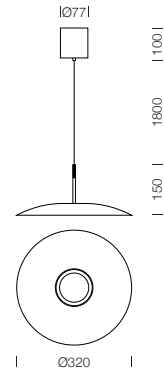

PROJECT : _____
SALE : _____

Lampitude

Product

Dimension

Specification

SERIES	: WAFFLE
ITEM CODE	: WAFFLE-PS-BK
DESCRIPTION	: SUSPENSION LAMP
SIZE	: Ø320 X H150 + 1800 (MM)
INSTALLATION	: SURFACE MOUNTED BASE
DRILL SIZE	: -
WEIGHT	: 1.25 KG
MATERIAL	: ALUMINIUM
COLOR	: BLACK
REFLECTOR	: -
DIFFUSER	: PRISMATIC
IP RATING	: 20
LIGHT SOURCES	: LED SMD
WATTS	: 8W
INPUT VOLTAGE	: AC 220-240V 50/60 Hz
OUTPUT VOLTAGE	: -
CCT	: 3000K
CRI	: >90
BEAM ANGLE	: DIFFUSED BEAM
LUMEN POWER	: 688LM
AMBIENT TEMP	: -20°C TO +40°C
LIFETIME	: 30,000 Hrs
CONTROL GEAR	: NON-DIM LED DRIVER INCLUDED
ACCESSORIES	: -
REMARKS	: NON-DIM