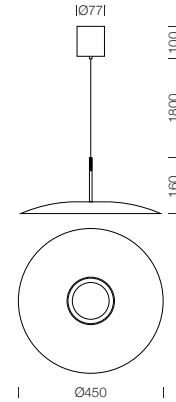

PROJECT : _____
SALE : _____

Lampitude

Product

Dimension

Specification

SERIES	: WAFFLE
ITEM CODE	: WAFFLE-PL-BK
DESCRIPTION	: SUSPENSION LAMP
SIZE	: Ø450 X H160 + 1800 (MM)
INSTALLATION	: SURFACE MOUNTED BASE
DRILL SIZE	: -
WEIGHT	: 1.88 KG
MATERIAL	: ALUMINIUM
COLOR	: BLACK
REFLECTOR	: -
DIFFUSER	: PRISMATIC
IP RATING	: 20
LIGHT SOURCES	: LED SMD
WATTS	: 10W
INPUT VOLTAGE	: AC 220-240V 50/60 Hz
OUTPUT VOLTAGE	: -
CCT	: 3000K
CRI	: >90
BEAM ANGLE	: DIFFUSED BEAM
LUMEN POWER	: 860LM
AMBIENT TEMP	: -20°C TO +40°C
LIFETIME	: 30,000 Hrs
CONTROL GEAR	: NON-DIM LED DRIVER INCLUDED
ACCESSORIES	: -
REMARKS	: NON-DIM