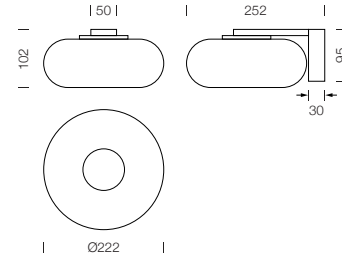

PROJECT : _____
SALE : _____

Lampitude

Product

Dimension

Specification

SERIES	: VYRO
ITEM CODE	: VYRO-W2-LCF
DESCRIPTION	: WALL LAMP
SIZE	: Ø222 X H102 X D252 (MM)
INSTALLATION	: SURFACE MOUNTED WALL
DRILL SIZE	: -
WEIGHT	: 1.2 KG
MATERIAL	: ALUMINIUM, GLASS
COLOR	: LIGHT COFFEE
REFLECTOR	: -
DIFFUSER	: FROSTED
IP RATING	: 20
LIGHT SOURCES	: LED
WATTS	: 11W
INPUT VOLTAGE	: AC 220-240V 50/60 Hz
OUTPUT VOLTAGE	: -
CCT	: 3000K
CRI	: -
BEAM ANGLE	: -
LUMEN POWER	: -
AMBIENT TEMP	: -20°C to +40°C
LIFETIME	: - Hrs
CONTROL GEAR	: DIMMABLE LED DRIVER INCLUDED
ACCESSORIES	: -
REMARKS	: TAILING EDGE DIMMABLE