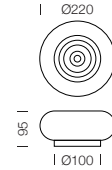

PROJECT : _____
SALE : _____

Lampitude

Product

Dimension

Specification

| | |
|-----------------------|---------------------------------|
| SERIES | : VYRO |
| ITEM CODE | : VYRO-TS-WW |
| DESCRIPTION | : TABLE LAMP |
| SIZE | : Ø220 X H95 + 1800 (MM) |
| INSTALLATION | : STANDING |
| DRILL SIZE | : - |
| WEIGHT | : 1 KG |
| MATERIAL | : ALUMINIUM, GLASS |
| COLOR | : WHITE |
| REFLECTOR | : - |
| DIFFUSER | : WHITE GLASS |
| IP RATING | : 20 |
| LIGHT SOURCES | : LED |
| WATTS | : 10W |
| INPUT VOLTAGE | : AC 220-240V 50/60 Hz |
| OUTPUT VOLTAGE | : - |
| CCT | : 3000K |
| CRI | : 90 |
| BEAM ANGLE | : DIFFUSED BEAM |
| LUMEN POWER | : 450LM |
| AMBIENT TEMP | : -20°C to +40°C |
| LIFETIME | : 35,000 Hrs |
| CONTROL GEAR | : LED POWER ADAPTER INCLUDED |
| ACCESSORIES | : - |
| REMARKS | : 3 STEPS DIM WITH TOUCH SWITCH |