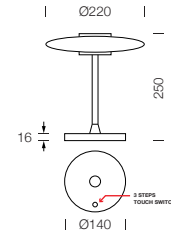

PROJECT : _____
SALE : _____

Lampitude

Product

Dimension

Specification

SERIES	: VYRO
ITEM CODE	: VYRO-TB-WW
DESCRIPTION	: TABLE LAMP
SIZE	: Ø220 X H250 (MM)
INSTALLATION	: STANDING
DRILL SIZE	: -
WEIGHT	: 1.8 KG
MATERIAL	: ALUMINIUM, GLASS
COLOR	: WHITE
REFLECTOR	: -
DIFFUSER	: WHITE GLASS
IP RATING	: 20
LIGHT SOURCES	: LED
WATTS	: 10W
INPUT VOLTAGE	: AC 220-240V 50/60 Hz
OUTPUT VOLTAGE	: -
CCT	: 3000K
CRI	: 90
BEAM ANGLE	: DIFFUSED BEAM
LUMEN POWER	: 280LM
AMBIENT TEMP	: -20°C to +40°C
LIFETIME	: 35,000 Hrs
CONTROL GEAR	: LED POWER ADAPTER INCLUDED
ACCESSORIES	: -
REMARKS	: 3 STEPS DIM WITH TOUCH SWITCH