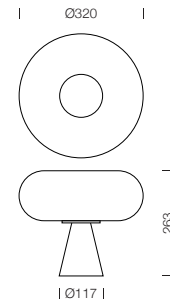

PROJECT : _____
SALE : _____

Lampitude

Product

Dimension

Specification

SERIES	: VYRO
ITEM CODE	: VYRO-T-LCF
DESCRIPTION	: TABLE LAMP
SIZE	: Ø320 X H263 (MM)
INSTALLATION	: STANDING
DRILL SIZE	: -
WEIGHT	: 2.42 KG
MATERIAL	: ALUMINIUM, GLASS
COLOR	: LIGHT COFFEE
REFLECTOR	: -
DIFFUSER	: FROSTED
IP RATING	: 20
LIGHT SOURCES	: LED
WATTS	: 15W
INPUT VOLTAGE	: AC 220-240V 50/60 Hz
OUTPUT VOLTAGE	: -
CCT	: 3000K
CRI	: 90
BEAM ANGLE	: DIFFUSED BEAM
LUMEN POWER	: 728LM
AMBIENT TEMP	: -20°C to +40°C
LIFETIME	: 35,000 Hrs
CONTROL GEAR	: LED POWER ADAPTER INCLUDED
ACCESSORIES	: -
REMARKS	: 3 STEPS DIM WITH TOUCH SWITCH