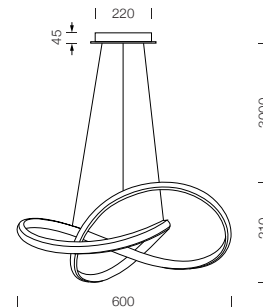

PROJECT : _____
SALE : _____

Lampitude

Product

Dimension

Specification

SERIES	: VOR
ITEM CODE	: VOR-P60-BK
DESCRIPTION	: HANGING LAMP
SIZE	: Ø600 X H210 + 3000 (MM)
INSTALLATION	: SURFACE MOUNTED BASE
DRILL SIZE	: -
WEIGHT	: 2.7 KG
MATERIAL	: ALUMINIUM
COLOR	: SANDED BLACK
REFLECTOR	: -
DIFFUSER	: SILICONE
IP RATING	: 20
LIGHT SOURCES	: LED SMD
WATTS	: 50W
INPUT VOLTAGE	: AC 220-240V 50/60 Hz
OUTPUT VOLTAGE	: -
CCT	: 3000K + 4000K
CRI	: 80
BEAM ANGLE	: DUFFUSED BEAM
LUMEN POWER	: 2300LM
AMBIENT TEMP	: -20°C to +40°C
LIFETIME	: 30,000 Hrs
CONTROL GEAR	: DIMMABLE LED DRIVER INCLUDED
ACCESSORIES	: -
REMARKS	: TRIAC (PHASE-CUT)