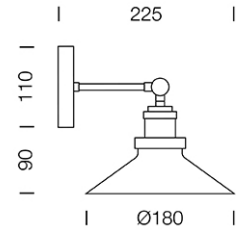

PROJECT : _____

SALE : _____

Lampitude®
TURN ON YOUR ATTITUDE

Product

Dimension

Specification

ITEM CODE	:	VIXI-W
SERIES	:	VIXI
BRAND	:	LAMPTITUDE
LAMP TYPE	:	INCANDESCENT OR LED
LAMP BASE	:	1*E27 MAX 25W
DESCRIPTION	:	WALL LAMP
INSTALLATION	:	SURFACE MOUNTED WALL
MATERIAL	:	POWDER COATED STEEL
COLOR	:	BLACK, GOLD
CONTROL GEAR	:	N/A
REFLECTOR	:	N/A