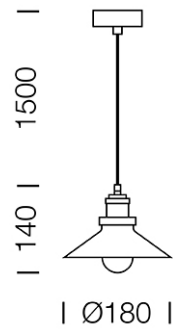

PROJECT : _____

SALE : _____

Lampitude®
TURN ON YOUR ATTITUDE

Product

Dimension

Specification

ITEM CODE	:	VIXI-P
SERIES	:	VIXI
BRAND	:	LAMPTITUDE
LAMP TYPE	:	INCANDESCENT OR LED
LAMP BASE	:	1*E27 MAX 25W
DESCRIPTION	:	PENDANT LAMP
INSTALLATION	:	SURFACE MOUNTED BASE
MATERIAL	:	POWDER COATED STEEL
COLOR	:	BLACK, GOLD
CONTROL GEAR	:	N/A
REFLECTOR	:	N/A