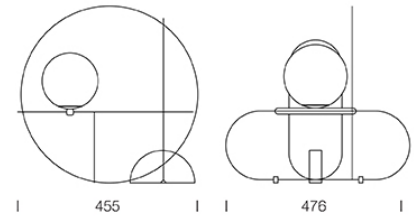

PROJECT : _____

SALE : _____

Lampitude®
TURN ON YOUR ATTITUDE

Product

Dimension

Specification

ITEM CODE	:	VIVIAN-TB
SERIES	:	VIVIAN
BRAND	:	LAMPTITUDE
LAMP TYPE	:	LED
LAMP BASE	:	LED G9*1 MAX 5W 3000K
DESCRIPTION	:	TABLE LAMP
INSTALLATION	:	STANDING LAMP
MATERIAL	:	ALUMINIUM, STEEL, OPAL GLASS
NET WEIGHT	:	3.0 kg
COLOR	:	GUNMETAL, WHITE
CONTROL GEAR	:	N/A
REFLECTOR	:	N/A