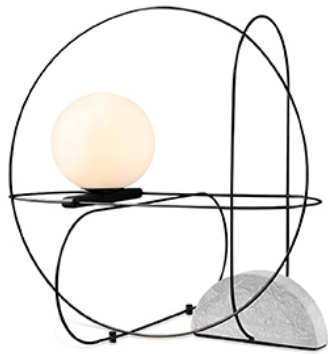

PROJECT : _____

SALE : _____

Lampitude®
TURN ON YOUR ATTITUDE

Product

Dimension

Specification

ITEM CODE	:	VIVIAN-TB
SERIES	:	VIVIAN
BRAND	:	LAMPTITUDE
LAMP TYPE	:	LED
LAMP BASE	:	LED G9*1 MAX 5W 3000K
DESCRIPTION	:	TABLE LAMP
INSTALLATION	:	STANDING LAMP
MATERIAL	:	ALUMINIUM, STEEL, OPAL GLASS
NET WEIGHT	:	3.0 kg
COLOR	:	GUNMETAL, WHITE
CONTROL GEAR	:	N/A
REFLECTOR	:	N/A