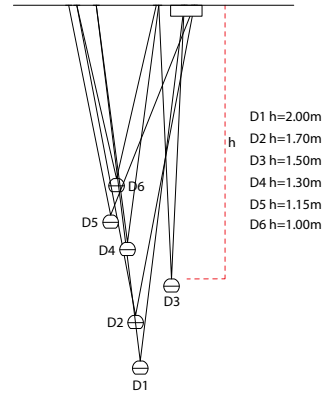

PROJECT : _____
SALE : _____

Lampitude

Product

Dimension

Specification

SERIES	: VIRIO
ITEM CODE	: VIRIO-PP-WW SET6
DESCRIPTION	: SUSPENSION LAMP
SIZE	: Ø700 X H2000 (MM)
INSTALLATION	: SURFACE MOUNTED BASE
DRILL SIZE	: -
WEIGHT	: -
MATERIAL	: ALUMINIUM
COLOR	: WHITE , BLACK
REFLECTOR	: -
DIFFUSER	: -
IP RATING	: 20
LIGHT SOURCES	: LED COB
WATTS	: 54W
INPUT VOLTAGE	: AC 220-240V 50/60 Hz
OUTPUT VOLTAGE	: -
CCT	: 3000K
CRI	: 90
BEAM ANGLE	: 48°
LUMEN POWER	: 3300LM
AMBIENT TEMP	: -20°C TO +40°C
LIFETIME	: 35,000 Hrs
CONTROL GEAR	: NON-DIM LED DRIVER INCLUDED
ACCESSORIES	: -
REMARKS	: -