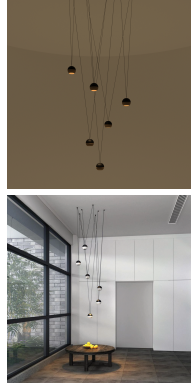

PROJECT : _____
 SALE : _____

Product

Dimension

Specification

SERIES	: VIRIO
ITEM CODE	: VIRIO-PP-AGD SET6
DESCRIPTION	: SUSPENSION LAMP
SIZE	: Ø700 X H2000 (MM)
INSTALLATION	: SURFACE MOUNTED BASE
DRILL SIZE	: -
WEIGHT	: -
MATERIAL	: ALUMINIUM
COLOR	: ARCTIC , BLACK
REFLECTOR	: -
DIFFUSER	: -
IP RATING	: 20
LIGHT SOURCES	: LED COB
WATTS	: 54W
INPUT VOLTAGE	: AC 220-240V 50/60 Hz
OUTPUT VOLTAGE	: -
CCT	: 3000K
CRI	: 90
BEAM ANGLE	: 48°
LUMEN POWER	: 3300LM
AMBIENT TEMP	: -20°C TO +40°C
LIFETIME	: 35,000 Hrs
CONTROL GEAR	: NON-DIM LED DRIVER INCLUDED
ACCESSORIES	: -
REMARKS	: -