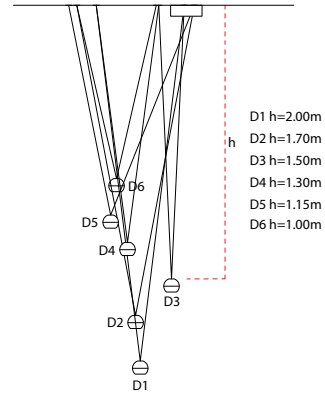

PROJECT : _____
 SALE : _____

Product

Dimension

Specification

SERIES	: VIRIO
ITEM CODE	: VIRIO-PP-AGD SET6
DESCRIPTION	: SUSPENSION LAMP
SIZE	: Ø700 X H2000 (MM)
INSTALLATION	: SURFACE MOUNTED BASE
DRILL SIZE	: -
WEIGHT	: -
MATERIAL	: ALUMINIUM
COLOR	: ARCTIC , BLACK
REFLECTOR	: -
DIFFUSER	: -
IP RATING	: 20
LIGHT SOURCES	: LED COB
WATTS	: 54W
INPUT VOLTAGE	: AC 220-240V 50/60 Hz
OUTPUT VOLTAGE	: -
CCT	: 3000K
CRI	: 90
BEAM ANGLE	: 48°
LUMEN POWER	: 3300LM
AMBIENT TEMP	: -20°C TO +40°C
LIFETIME	: 35,000 Hrs
CONTROL GEAR	: NON-DIM LED DRIVER INCLUDED
ACCESSORIES	: -
REMARKS	: -