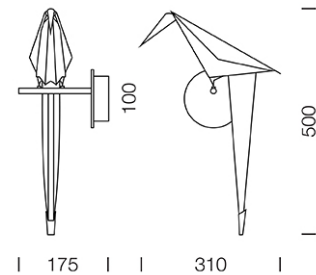

PROJECT : _____

SALE : _____

Lampitude®
TURN ON YOUR ATTITUDE

Product

Dimension

Specification

ITEM CODE	:	VILO-WA
SERIES	:	VILO
BRAND	:	LAMPTITUDE
LAMP TYPE	:	LED
LAMP BASE	:	LED 8W 220V 60Hz 3000K CRI80
DESCRIPTION	:	WALL LAMP
INSTALLATION	:	SURFACE MOUNTED WALL
MATERIAL	:	METAL, ACRYLIC
NET WEIGHT	:	1.2 kg
COLOR	:	WHITE, GOLD
CONTROL GEAR	:	LED DRIVER INCLUDED
REFLECTOR	:	N/A