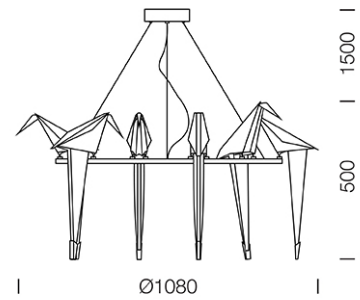

## Dimension

## Specification

ITEM CODE	:	VILO-PR
SERIES	:	VILO
BRAND	:	LAMPTITUDE
LAMP TYPE	:	LED
LAMP BASE	:	LED 6*8W 220V 60Hz 3000K CRI80
DESCRIPTION	:	HANGING LAMP
INSTALLATION	:	SURFACE MOUNTED BASE
MATERIAL	:	METAL, ACRYLIC
COLOR	:	WHITE, GOLD
CONTROL GEAR	:	LED DRIVER INCLUDED
REFLECTOR	:	N/A