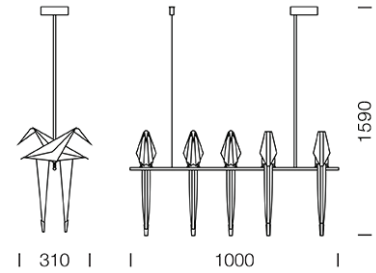

## Dimension

## Specification

ITEM CODE	:	VILO-PL
SERIES	:	VILO
BRAND	:	LAMPTITUDE
LAMP TYPE	:	LED
LAMP BASE	:	LED 5*8W 220V 60Hz 3000K CRI80
DESCRIPTION	:	CEILING LAMP
INSTALLATION	:	SURFACE MOUNTED BASE
MATERIAL	:	METAL, ACRYLIC
COLOR	:	WHITE, GOLD
CONTROL GEAR	:	LED DRIVER INCLUDED
REFLECTOR	:	N/A