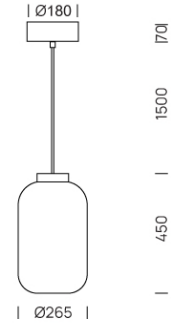

PROJECT : _____
SALE : _____

Lampitude

Product

Dimension

Specification

SERIES	: VIB
ITEM CODE	: VIB-PS
DESCRIPTION	: PENDANT LAMP
SIZE	: Ø265 x H450+1500 (MM)
INSTALLATION	: SURFACE MOUNTED
DRILL SIZE	: -
WEIGHT	: 3.4 KG
MATERIAL	: IRON , PLASTIC
COLOR	: WHITE , BLACK
REFLECTOR	: -
DIFFUSER	: PLASTIC
IP RATING	: 20
LIGHT SOURCES	: LED
SOCKET	: -
WATTS	: MAX 26W
INPUT VOLTAGE	: AC 220-240 V, 50/60 Hz
OUTPUT VOLTAGE	: -
CCT	: 3000K
CRI	: -
BEAM ANGLE	: -
LUMEN POWER	: -
LIFETIME	: -
CONTROL GEAR	: LED DRIVER INCLUDED
ACCESSORIES	: -
REMARKS	: NON-DIM DRIVER