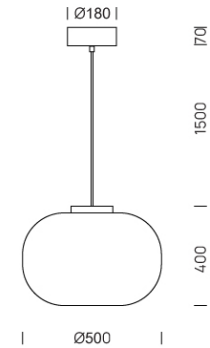

PROJECT : _____

SALE : _____

Lampitude

Product

Dimension

Specification

SERIES	: VIB
ITEM CODE	: VIB-PB
DESCRIPTION	: PENDANT LAMP
SIZE	: Ø550 x H400+1500 (MM)
INSTALLATION	: SURFACE MOUNTED
DRILL SIZE	: -
WEIGHT	: 5.5 KG
MATERIAL	: IRON , PLASTIC
COLOR	: WHITE , BLACK
REFLECTOR	: -
DIFFUSER	: PLASTIC
IP RATING	: 20
LIGHT SOURCES	: LED
SOCKET	: -
WATTS	: MAX 28W
INPUT VOLTAGE	: AC 220-240 V, 50/60 Hz
OUTPUT VOLTAGE	: -
CCT	: 3000K
CRI	: -
BEAM ANGLE	: -
LUMEN POWER	: -
LIFETIME	: -
CONTROL GEAR	: LED DRIVER INCLUDED
ACCESSORIES	: -
REMARKS	: NON-DIM DRIVER