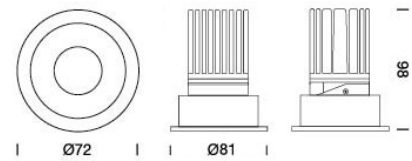

PROJECT : _____

SALE : _____

Lamptitude®
TURN ON YOUR ATTITUDE

Product

Dimension

Specification

ITEM CODE	:	VERTIKO-3000K-WW-CH
SERIES	:	VERTIKO
BRAND	:	LAMPTITUDE
LAMP TYPE	:	LED
LAMP BASE	:	LED 14W 3000K
DESCRIPTION	:	DOWNLIGHT
INSTALLATION	:	RECESSED DOWNLIGHT
MATERIAL	:	POWDER COATED DIE-CAST ALUMINUM
COLOR	:	WHITE
CONTROL GEAR	:	LED DRIVER INCLUDED
REFLECTOR	:	CHROME PLASTIC