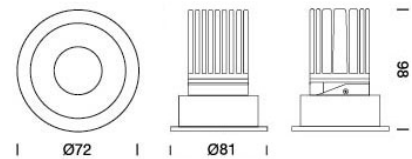

PROJECT : _____

SALE : _____

Lamptitude®
TURN ON YOUR ATTITUDE

Product

Dimension

Specification

ITEM CODE	:	VERTIKO-3000K-WW-BK
SERIES	:	VERTIKO
BRAND	:	LAMPTITUDE
LAMP TYPE	:	LED
LAMP BASE	:	LED 14W 3000K
DESCRIPTION	:	DOWNLIGHT
INSTALLATION	:	RECESSED DOWNLIGHT
MATERIAL	:	POWDER COATED DIE-CAST ALUMINUM
COLOR	:	WHITE
CONTROL GEAR	:	LED DRIVER INCLUDED
REFLECTOR	:	BLACK CHROME PLASTIC